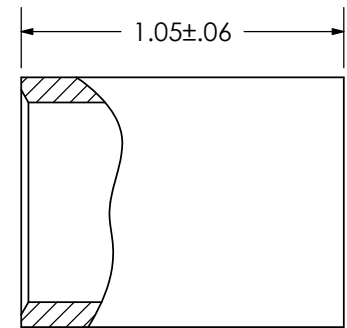

REV	DATE	BY	CHK	DESCRIPTION	ECN
01	4/07	JHNU	TLCO	REVISED BARREL MARKING	PC00728

PANDUIT CORP. TINLEY PARK, ILLINOIS

PSCYEL-Q
Parallel Splice

SCALE N/A DRAWING NO / CAD FILE PSCYEL-CUST