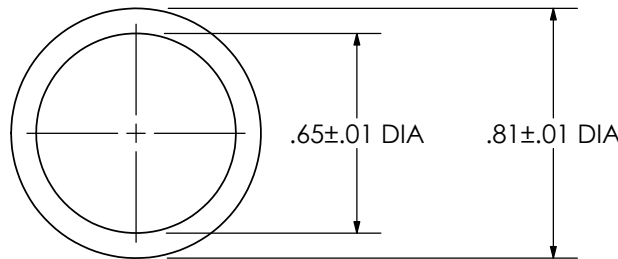

REV	DATE	BY	CHK	DESCRIPTION	ECN
01	4/07	JHNU	TLCO	REVISED BARREL MARKING	PC00728

PANDUIT CORP. TINLEY PARK, ILLINOIS

PSCYEL-Q
Parallel Splice

SCALE N/A DRAWING NO / CAD FILE PSCYEL-CUST