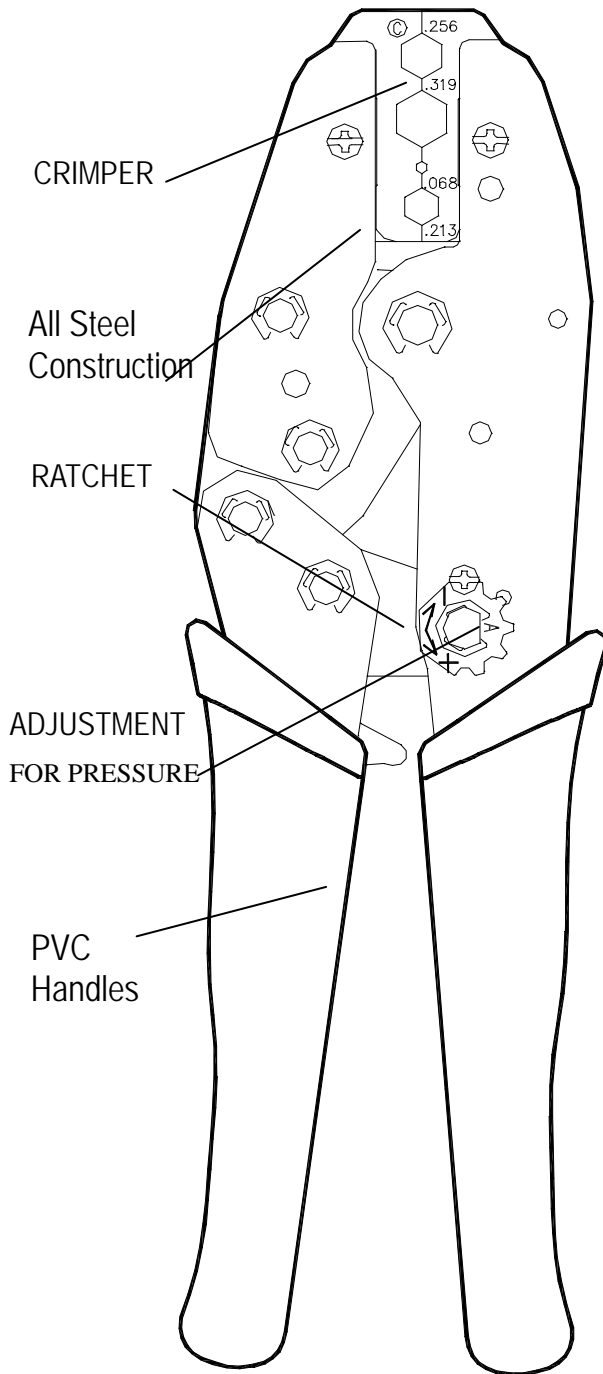

DL-801 SERIES RATCHET CRIMPING TOOL

Specification:

● Item No:

DL-	○	○	○	○	○	○	SQ. PIN	FOR CRIMPING RG TYPE CABLE
801A	.256" 6.50mm	.213" 5.41mm				.068" 1.72mm		58,59,62,140 BELDEN 8279
801AC	.324" 8.22mm	.255" 6.48mm	.213" 5.41mm			.100" 2.54mm	.068" 1.72mm	58,59,62,6,140 BELDEN 8279
801B	.319" 8.10mm	.256" 6.50mm	.213" 5.41mm	.187" 4.75mm				58,6,174,140 FIBER OPTIC
801C	.319" 8.10mm	.256" 6.50mm	.213" 5.41mm			.068" 1.72mm		58,59,62,6 BELDEN 8279
801C2	.360" 9.14mm	.324" 8.22mm	.267" 6.65mm			.068" 1.72mm		CATV "F" Connectors RG59,6
801D	.326" 8.30mm	.256" 6.50mm	.213" 5.41mm					6,174
801D2	.429" 10.9mm	.256" 6.50mm	.213" 5.41mm			.068" 1.72mm		8,9,11,58,59,62
801F	.350" 8.90mm	.320" 8.13mm	.255" 6.48mm					CATV F CONN. RG59,6
801F2		.213" 5.41mm	.178" 4.52mm	.151" 3.84mm	.068" 1.72mm	.042" 1.07mm		58,174,FIBER OPTIC,SMA,SMB
801F5	.213" 5.41mm	.178" 4.52mm	.128" 3.25mm	.068" 1.72mm	.042" 1.07mm	.028" 0.71mm		58,174,SMA,SMB
801G	.255" 6.48mm	.213" 5.41mm	.137" 3.50mm	.100" 2.54mm	.068" 1.72mm	.043" 1.10mm		58,59,62,140,174 FIBER OPTIC
801I	.311" 7.90mm	.255" 6.48mm	.213" 5.41mm	.093" 2.36mm	.068" 1.72mm			58,59,6,62,174
801J	.178" 4.52mm	.151" 3.84mm	.128" 3.25mm	.078" 2.00mm	.068" 1.72mm	.042" 1.07mm		174,178,179 FIBER OPTIC
801K	.429" 10.9mm		.128" 3.25mm	.100" 2.54mm	.075" 1.90mm			8,9,11,174,316,BELDEN9913
801L	.385" 9.78mm	.320" 8.13mm	.250" 6.35mm	.211" 5.36mm				NCONN,6,58,59
801M	.255" 6.48mm	.213" 5.41mm	.178" 4.52mm		.068" 1.72mm	.065" 1.65mm		58,59,174
801T	.151" 3.84mm	.128" 3.25mm	.100" 2.54mm	.047" 1.19mm	.039" 1.00mm	.028" 0.71mm		174,SMA,SMB,FIBER OPTIC
801V	.187" 4.75mm	.178" 4.52mm	.151" 3.84mm	.137" 3.50mm	.128" 3.25mm	.068" 1.72mm	.042" 1.07mm	58,174,SMA,SMB
801V1	.324" 8.23mm	.256" 6.50mm	.217" 5.51mm	.178" 4.52mm		.068" 1.72mm	.047" 1.19mm	58,59,6,174
230A	.255" 6.48mm	.213" 5.41mm	.187" 4.75mm			.068" 1.72mm		58,59,62,142,174,223
830B	.324" 8.22mm	.255" 6.48mm				.068" 1.72mm		59,62,6 BELDEN 8281
830D	.213" 5.41mm	.187" 4.75mm	.151" 3.84mm	.128" 3.25mm				58,174,FIBER OPTIC

DL-	AWG		mm² (DIN)				
301	22-18	16-14	12-10	0.5-1.0	1.5-2.5	4.0-6.0	INSULATED TERMINAL
301H	22-18	16-14	12-10	0.5-1.0	1.5-2.5	4.0-6.0	INSULATED TERMINAL
301E	22-20	18-16	14-12	0.5-0.75	1.0-1.5	2.5-4.0	CORD END PIN TERMINAL
301S	10	8	6	6	10	16	CORD END PIN TERMINAL
230C	20-18	16-14	12-10	0.5-1.0	1.5-2.5	4.0-6.0	INTER-LOCKING CONNECTOR
530B	22-14	12-10	8-6	0.5-2.5	4.0-6.0	10-16	CORD END PIN TERMINAL
530N	18-16	14-12	10-8	1.5-2.5	4.0-6.0	6.0-10	NON-INSULATED TERMINAL
530S	6	4	2	16	25	35	CORD END PIN TERMINAL

* **Length:** 8.7" (220+/-3mm)

● **Material:** 3.0mm Middle Carbon Steel
Crimper-Made Of Off Wax

* **Hardness:** HRC 42-48

* **Finished:** Black oxide finished.