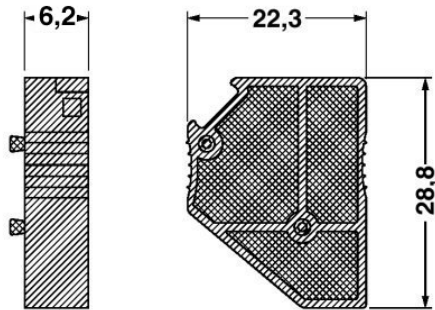

Diagrams/Drawings

Dimensioned drawing