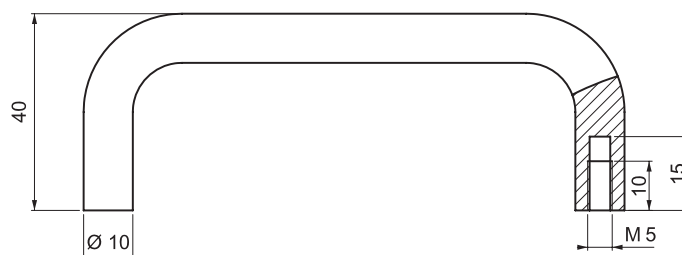

PRODUCT CODE

MATERIAL	M	FINISH	F
Steel	6	Chrome	1
Aluminium	5	Matt anodized	7
Stainless Steel	4	No finish	0