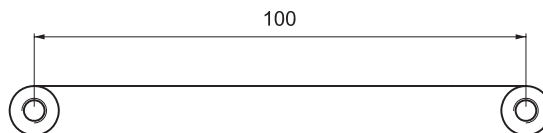

PRODUCT CODE

MATERIAL	M	FINISH	F
Steel	6	Chrome	1
Aluminium	5	Matt anodized	7
Stainless Steel	4	No finish	0