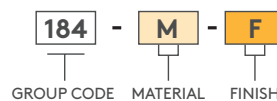

PRODUCT CODE

MATERIAL	M	FINISH	F
Steel	6	Chrome	1
Aluminium	5	Matt anodized	7
Stainless Steel	4	No finish	0