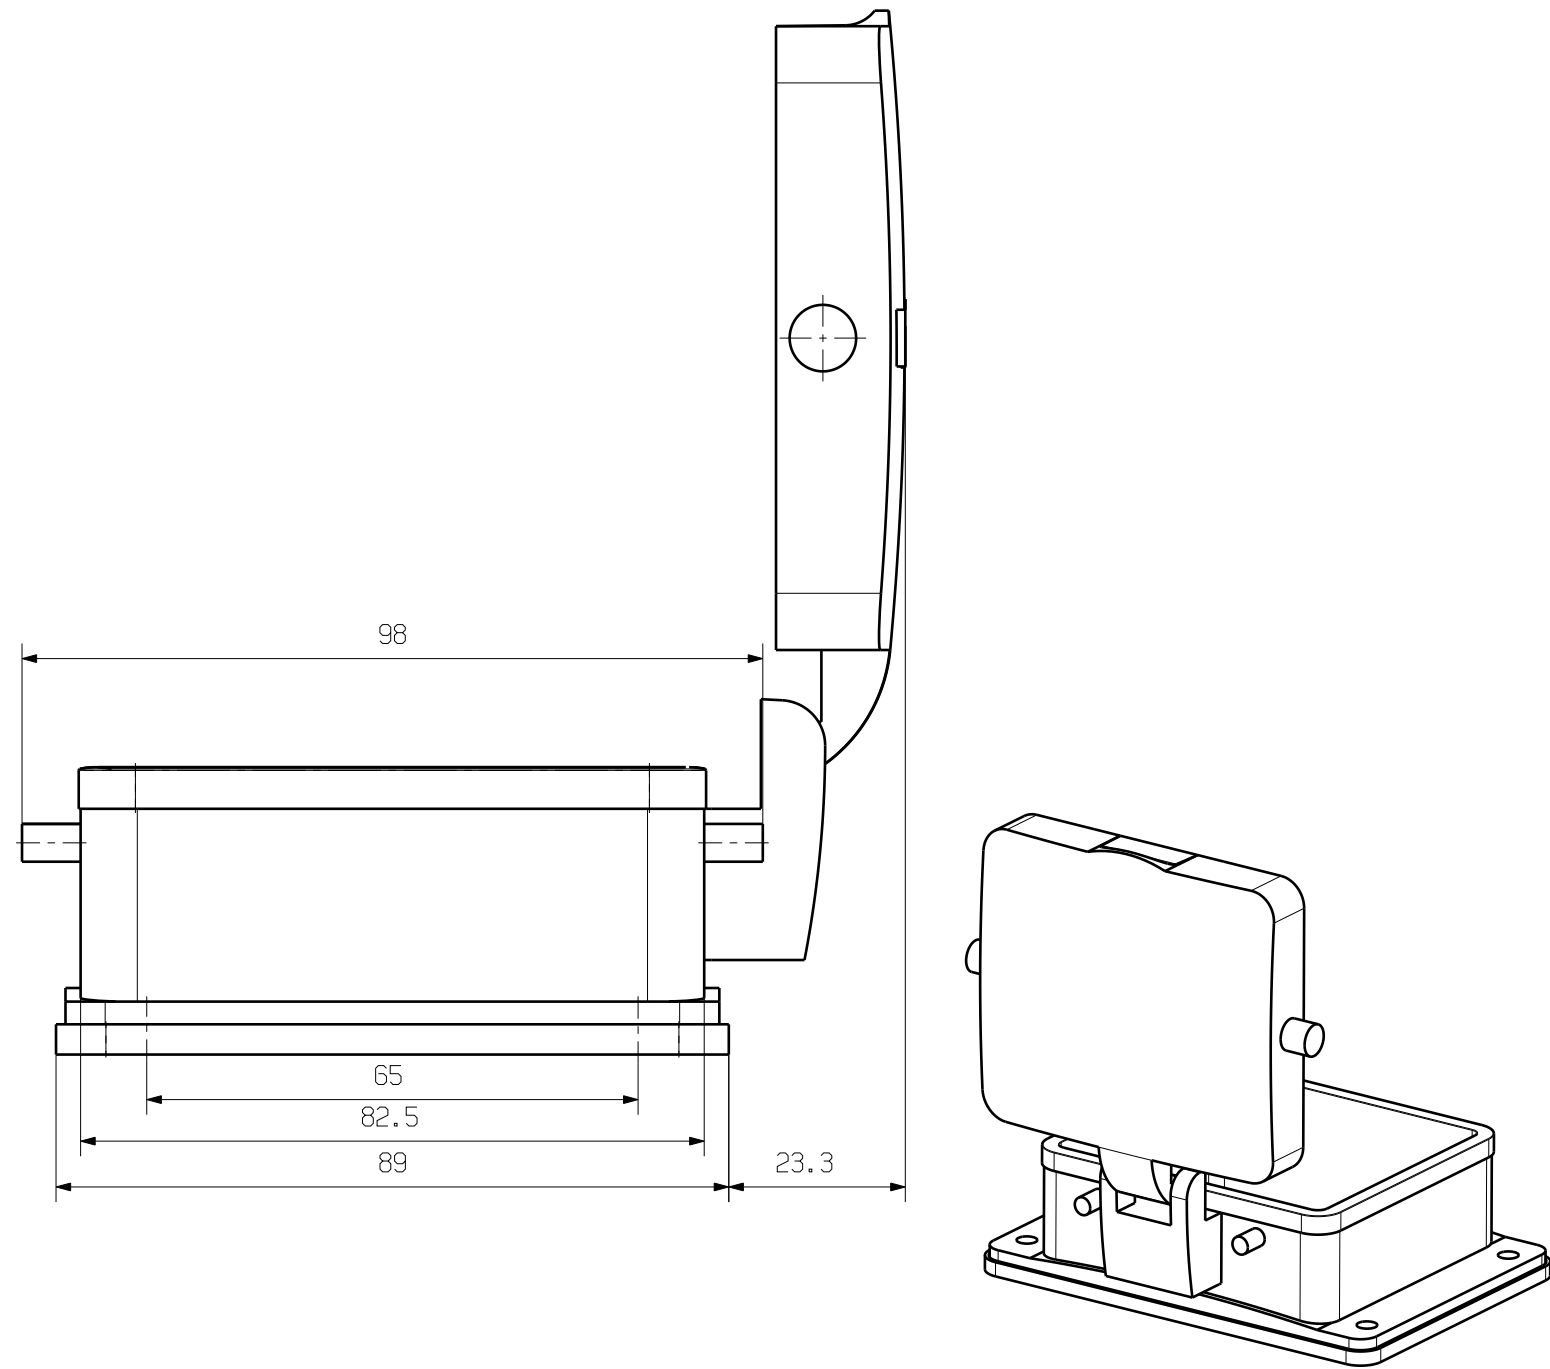

MASSE OHNE TOLERANZ SIND KEINE PRUEFMASSE  
 DIMS. WITHOUT TOLERANCE ARE NOT CONTROL DIMS.

MOTAGEAUSSCHNITT  
 MOUNTING CUT-OUT

5	COVER	ALUMINIUM WITH POWDER COATING
4	SEALING	NBR
3	FLAT SEALING	NBR
2	LOCKING BOLTS	STAINLESS STEEL
1	BULKHEAD HOUSING	ALUMINIUM WITH POWDER COATING
ROHSTOFF-NR. R.PART NO.	TYP PART NAME	WERKSTOFF MATERIAL