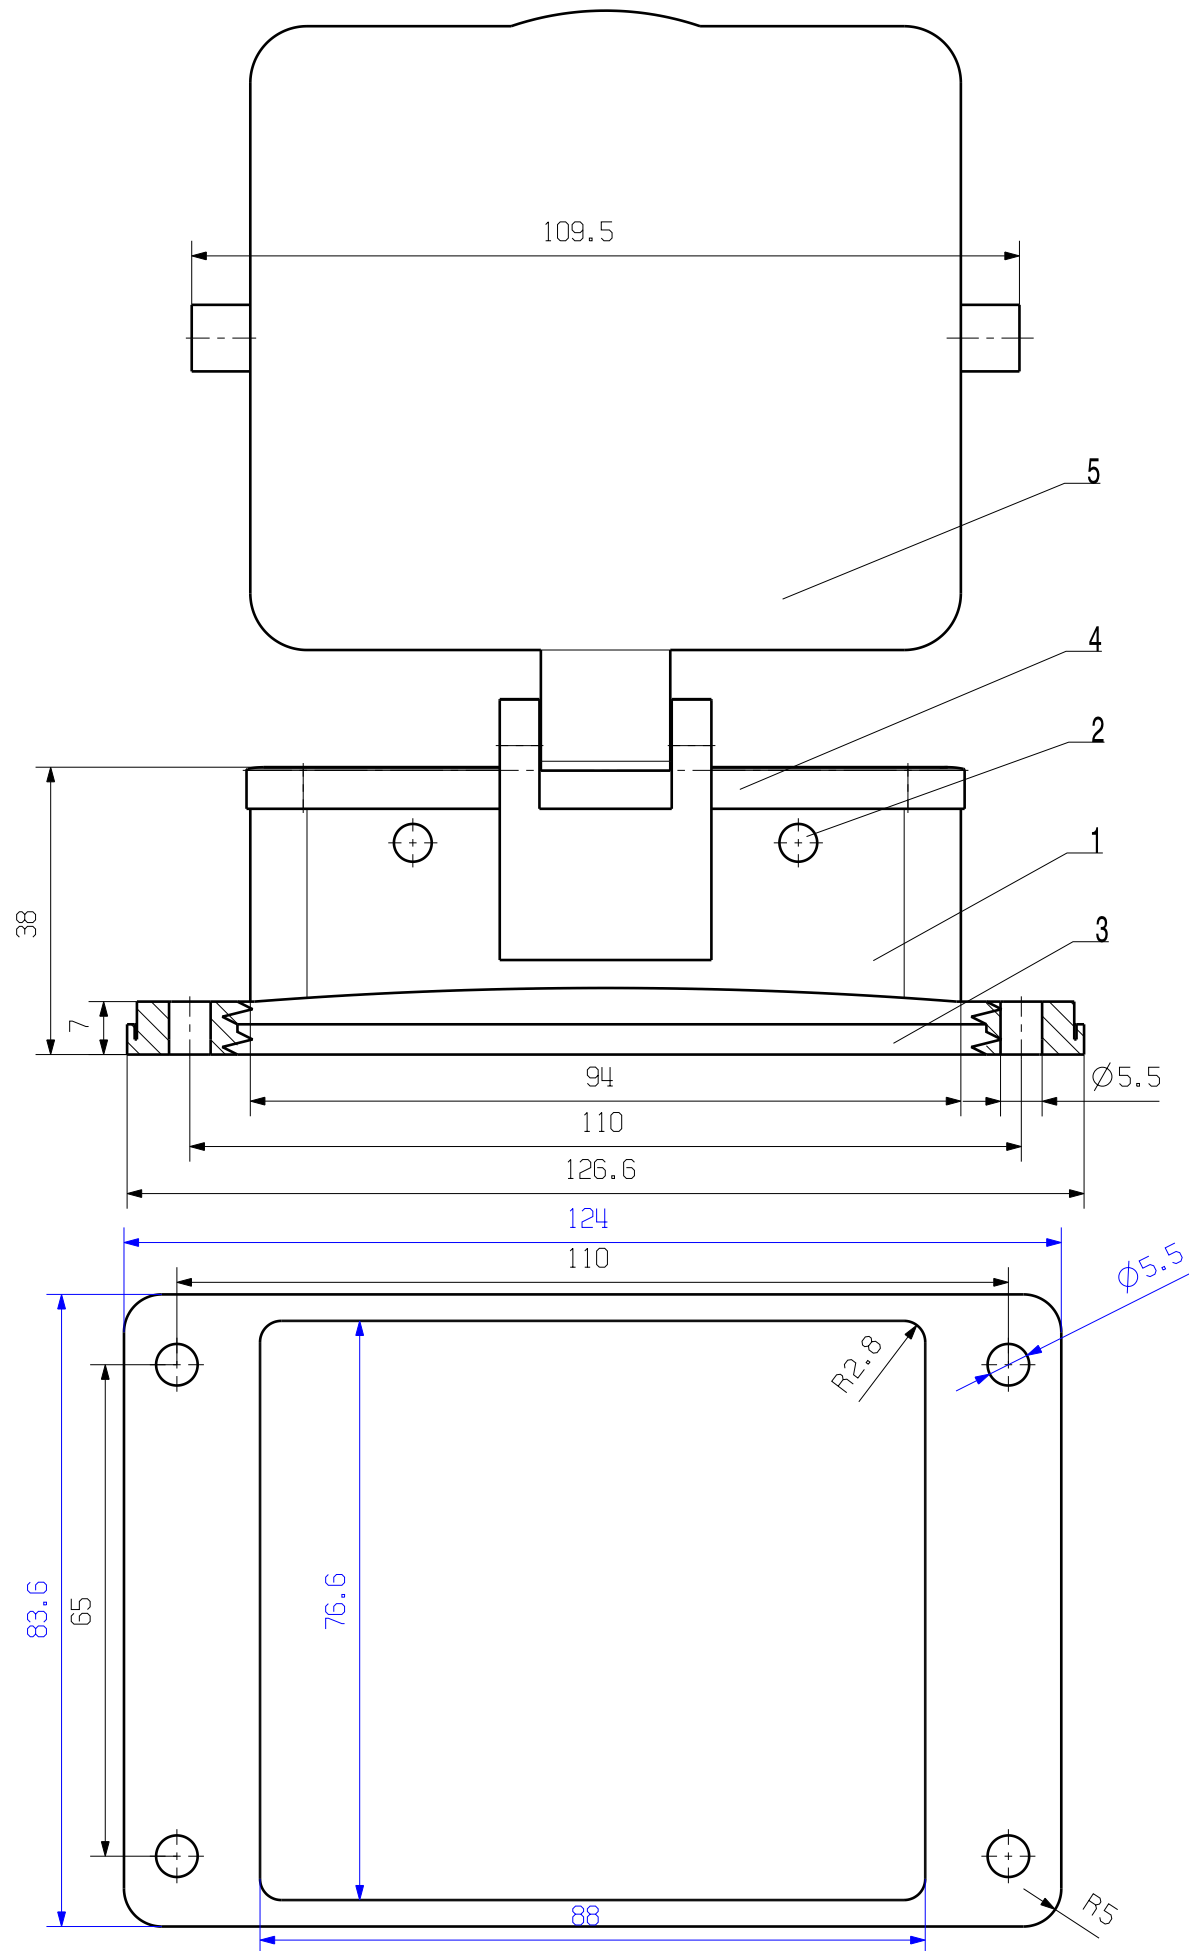

MASSE OHNE TOLERANZ SIND KEINE PRUEFMASSE  
 DIMS. WITHOUT TOLERANCE ARE NOT CONTROL DIMS.

MOTAGEAUSSCHNITT  
 MOUNTING CUT-OUT

5	COVER	ALUMINIUM WITH POWDER COATING
4	SEALING	NBR
3	FLAT SEALING	NBR
2	LOCKING BOLTS	STAINLESS STEEL
1	BULKHEAD HOUSING	ALUMINIUM WITH POWDER COATING
ROHSTOFF-NR. R.PART NO.	TYP PART NAME	WERKSTOFF MATERIAL

MAX. NRN./NOS. ?		CAT.NO.: 121880000	
Weidmüller		DRAWING NO.	ISSUE NO.
MODIFICATION		HDC 32B ADBO	
DATE	NAME	ANBAUGEHAEUSE	
07.11.2005	LIU_F	BULKHEAD HOUSING	
RESPONSIBLE	CHECKED	PRODUCT FILE:	
	15.11.2005		
CHECKED	ZHANG_T		
APPROVED			