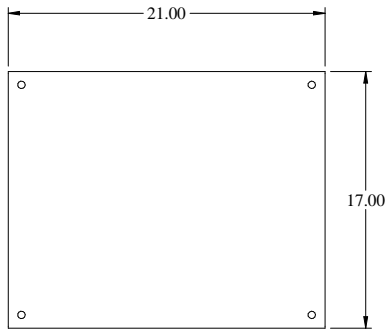

PART No. 1418N4S16ER8

for more information visit
www.hamfmg.com

Data subject to change without notice

Isometric drawing Not to Scale

ISOMETRIC VIEW

TOP VIEW

INNER PANEL

BACK VIEW

SIDE VIEW

FRONT VIEW

SIDE VIEW

BOTTOM VIEW